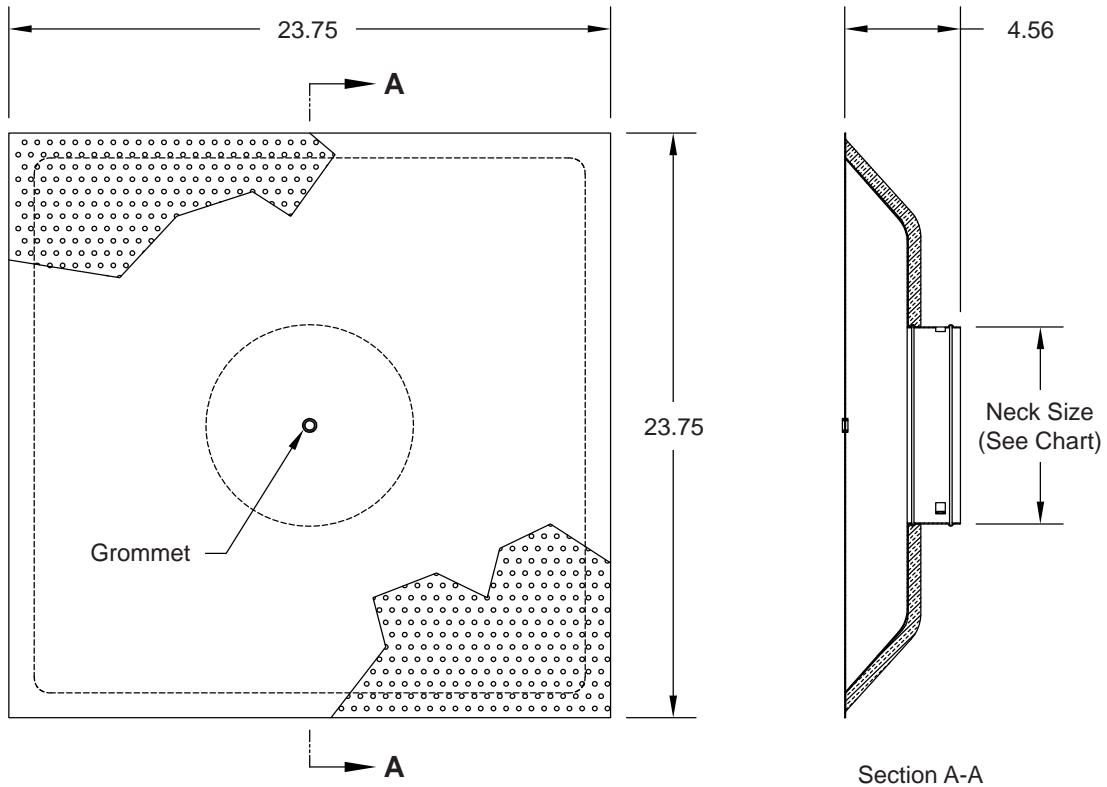

LPDM PERFORATED DIFFUSER WITH METAL BACKING

- Perforated Steel Face Construction
- Insulated Plenum
- Fixed 2" High Collar for Easy Connectability
- Optional Butterfly Damper (MFLCBD Series)
- White Finish

Neck Size (Dia)	FPM	200	300	400	500	600	700	800
	PS	0.010	0.020	0.030	0.050	0.070	0.100	0.120
6" Ak 0.20	cfm	40	60	80	100	120	140	160
8" Ak 0.35	cfm	70	105	140	175	210	245	280
10" Ak 0.58	cfm	115	175	230	290	350	405	465
12" Ak 0.81	cfm	160	245	325	405	485	565	650
14" Ak 1.15	cfm	230	345	460	575	690	805	920