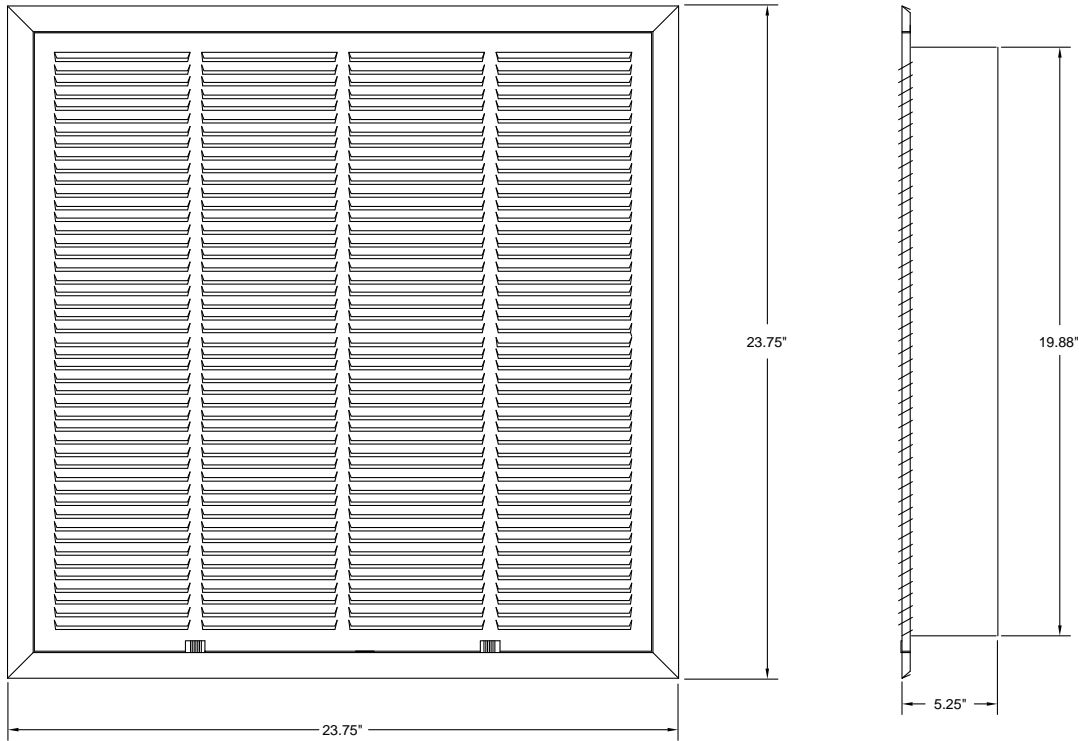

# LRFG4 LIGHT COMMERCIAL INDUSTRIAL 4" RETURN FILTER GRILLE

- Fits in Standard 24" x 24" T-bar Lay-in Ceiling Systems
- Steel Construction
- Uses 4" Nominal Disposable Filters
- Concealed Hinges
- Equipped with Filter Retainers
- Face Finish: White
- R6 Duct Board Insulation Backing
- 1/2" Louver Spacing

**MFLCRFG (LC Return Filter Grille)**

Neck Velocity		300	400	500	600	700
24x24	cfm	543	724	905	1086	1267
Ak=2.23	Ps	0.016	0.032	0.052	0.072	0.096

Ps (In. H<sub>2</sub>O), Return filter grilles tested without filters.