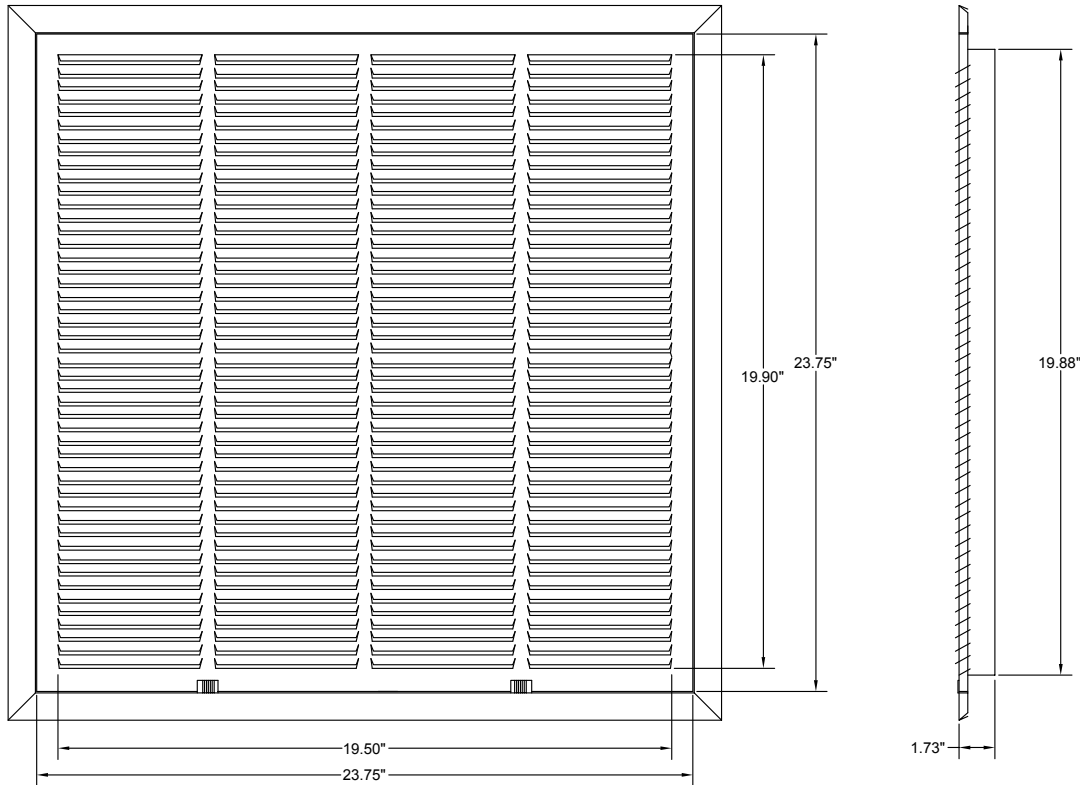

MFLCRFG LIGHT COMMERCIAL INDUSTRIAL RETURN FILTER GRILLE

- Fits in Standard 24" x 24" T-bar Lay-in Ceiling Systems
- Steel Construction
- Uses 1" Nominal Disposable Filters
- Concealed Hinges
- Equipped with Filter Retainers
- Face Finish: White

MFLCRFG (LC Return Filter Grille)

Neck Velocity		300	400	500	600	700
20x20	cfm	543	724	905	1086	1267
Ak=1.83	Ps	0.016	0.032	0.052	0.072	0.096

Ps (In. H₂O), Return filter grilles tested without filters.