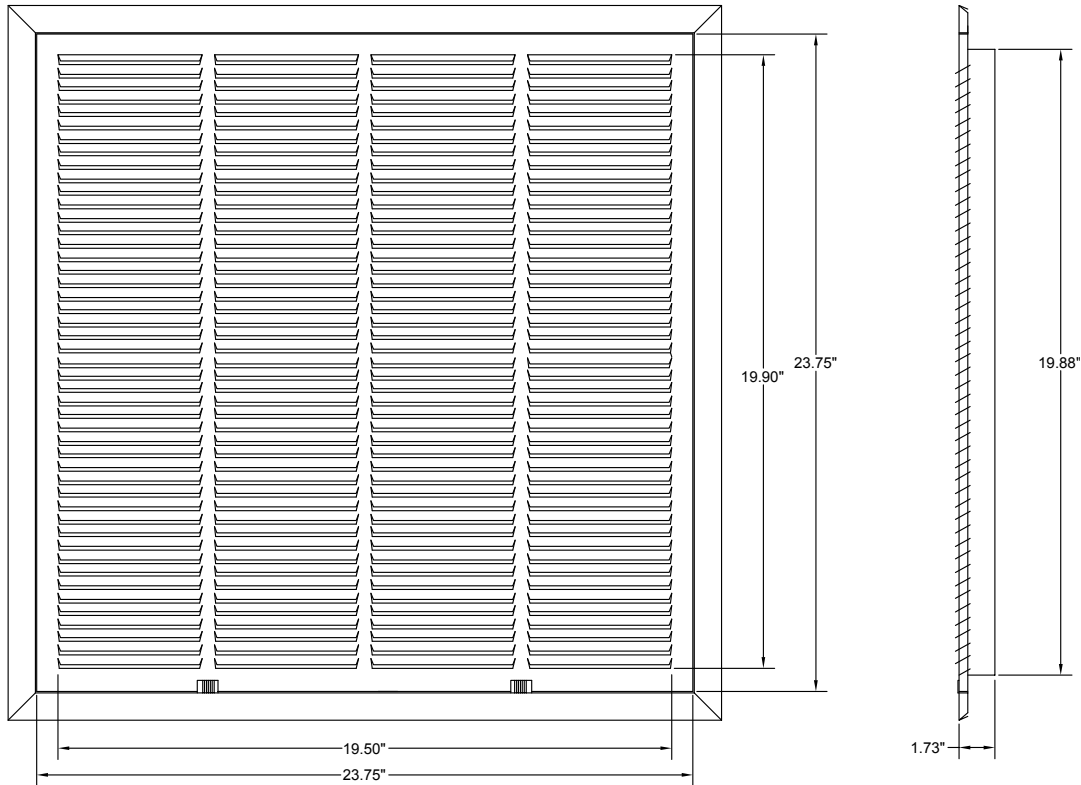

MFLCRFG LIGHT COMMERCIAL INDUSTRIAL RETURN FILTER GRILLE

- Fits in Standard 24" x 24" T-bar Lay-in Ceiling Systems
- Steel Construction
- Uses 1" Nominal Disposable Filters
- Concealed Hinges
- Equipped with Filter Retainers
- Face Finish: White

MFLCRFG (LC Return Filter Grille)

Neck Velocity		300	400	500	600	700
20x20	cfm	543	724	905	1086	1267
Ak=1.83	Ps	0.016	0.032	0.052	0.072	0.096

Ps (In. H₂O), Return filter grilles tested without filters.