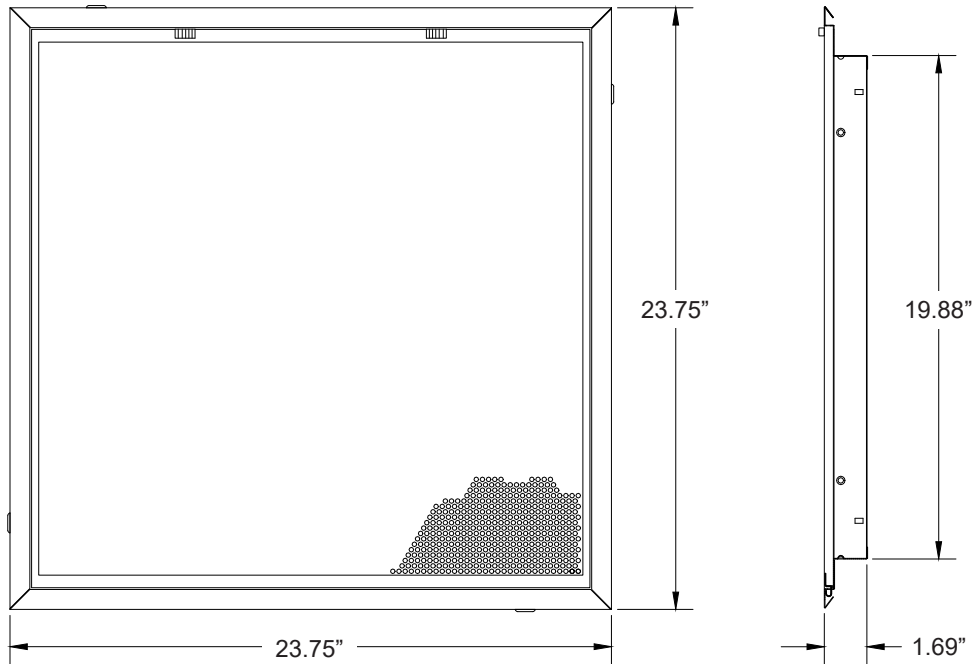

# LPRFG LIGHT COMMERCIAL PERFORATED RETURN FILTER GRILLE

- Fits in Standard 24" x 24" T-bar Lay-in Ceiling Systems
- Steel Construction
- Removable Perforated Faceplate
- Uses 1" Nominal Disposable Filters
- Flush Latches
- Face Finish: White

LPRFG (LC Perforated Return Filter Grille)					
Neck Velocity		300	400	500	600
24 x 24 Ak=2.76	cfm	830	1105	1380	1655
	Ps	0.028	050	0.078	0.113

Ps (In. H<sub>2</sub>O), Return Filter Grilles Tested Without Filters