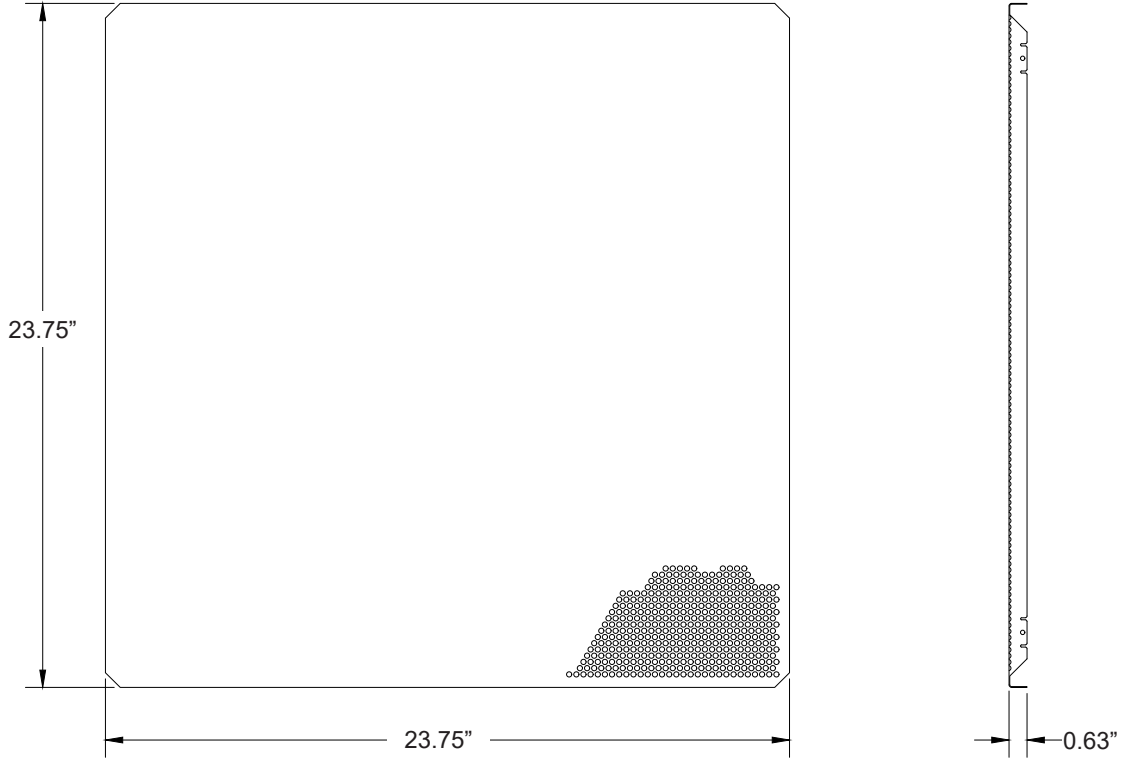

LPFO LIGHT COMMERCIAL PERFORATED FACE ONLY

- Fits In Standard 24"x 24" T-bar Lay-In Ceiling Systems
- Perforated Steel Face Construction
- Face Finish: White

LPFO (Perforated Face Only)							
	Neck Velocity						
	200	300	400	500	600	700	800
cfm	735	1100	1470	1835	2200	2570	2935
-Ps	0.008	0.018	0.032	0.050	0.070	0.095	0.130