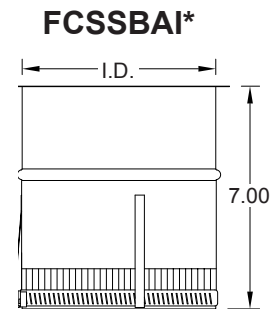

I.D.
6FCSSBAI	6.00
7FCSSBAI	7.00
8FCSSBAI	8.00
9FCSSBAI	9.00
10FCSSBAI	10.00
12FCSSBAI	12.00
14FCSSBAI	14.00
16FCSSBAI	16.00
18FCSSBAI	18.00
20FCSSBAI	20.00

* Includes casing end closure

** Non-standard part, extended leadtimes may apply.