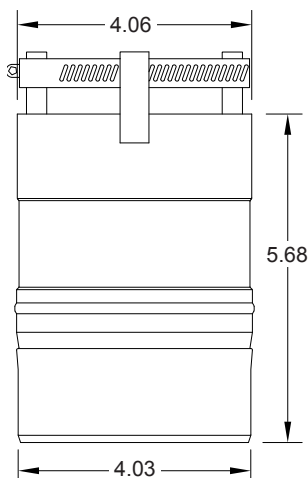

Metal-Fab, Inc. CORR/GUARD® Appliance Adapters 4" Adapters

*BP has built-in backflow preventer

4CGMBA