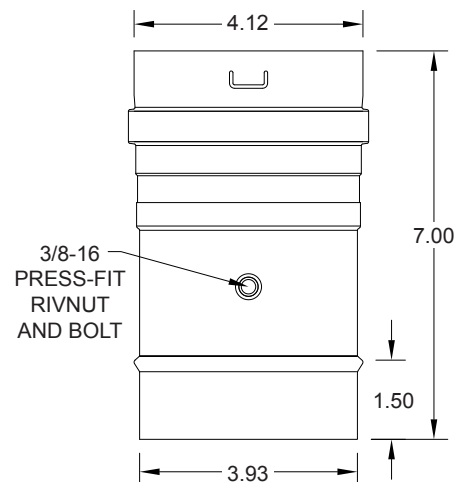

Metal-Fab, Inc. CORR/GUARD® Appliance Adapters 4" Adapters

*BP has built-in backflow preventer

4CGPKA