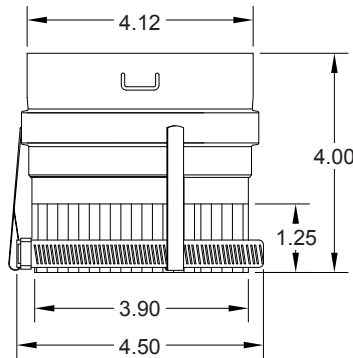

# Metal-Fab, Inc. CORR/GUARD® Appliance Adapters 4" Adapters

**4CGBMA**

**4CGHA**

**4CGHEA**

**4CGHFA**

**4CGIA**

**4CGIA2  
4CGIA2BP\***

\*BP has built-in backflow preventer