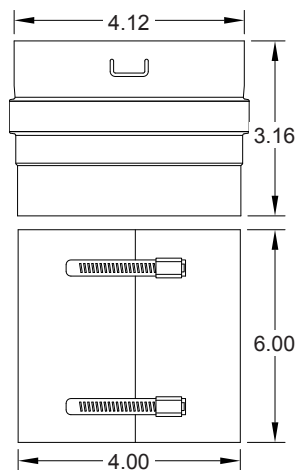

Metal-Fab, Inc. CORR/GUARD® Appliance Adapters 4" Adapters

*BP has built-in backflow preventer

4CGOA