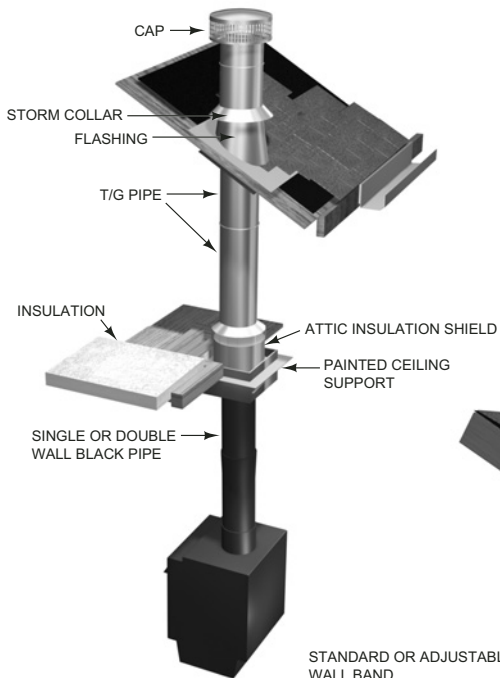

TEMP/GUARD INTERIOR - NO OFFSET

TEMP/GUARD EXTERIOR

TEMP/GUARD PITCHED CEILING

TEMP/GUARD HIGH-PITCHED CATHEDRAL CEILING

TEMP/GUARD MASONRY CHIMNEY EXTENSION