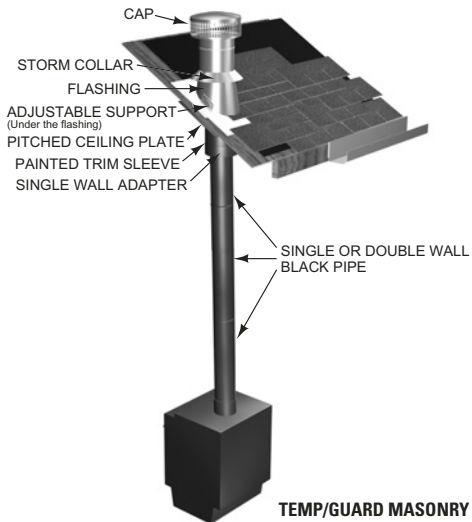

TEMP/GUARD INTERIOR - NO OFFSET

TEMP/GUARD EXTERIOR

TEMP/GUARD PITCHED CEILING

TEMP/GUARD HIGH-PITCHED CATHEDRAL CEILING

TEMP/GUARD MASONRY CHIMNEY EXTENSION