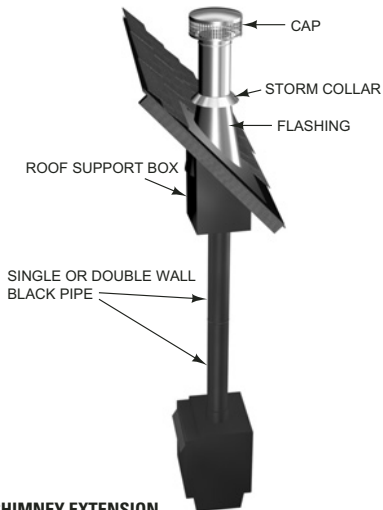

TEMP/GUARD INTERIOR - NO OFFSET

TEMP/GUARD EXTERIOR

TEMP/GUARD PITCHED CEILING

TEMP/GUARD HIGH-PITCHED CATHEDRAL CEILING

TEMP/GUARD MASONRY CHIMNEY EXTENSION