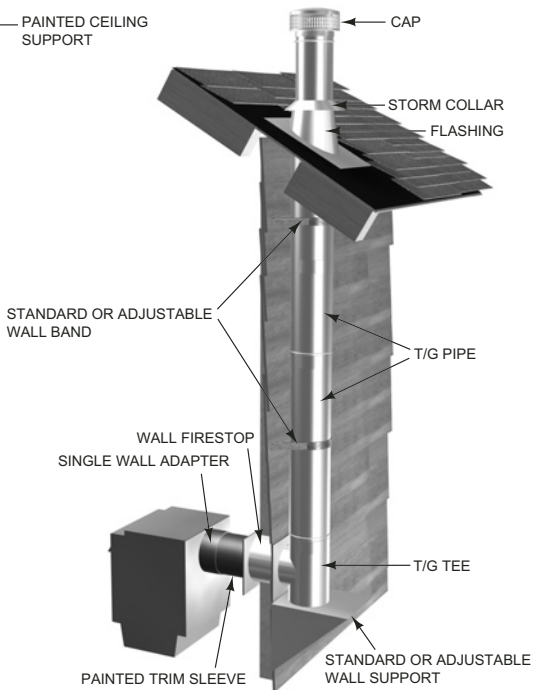

TEMP/GUARD INTERIOR - NO OFFSET

TEMP/GUARD EXTERIOR

TEMP/GUARD PITCHED CEILING

TEMP/GUARD HIGH-PITCHED CATHEDRAL CEILING

TEMP/GUARD MASONRY CHIMNEY EXTENSION