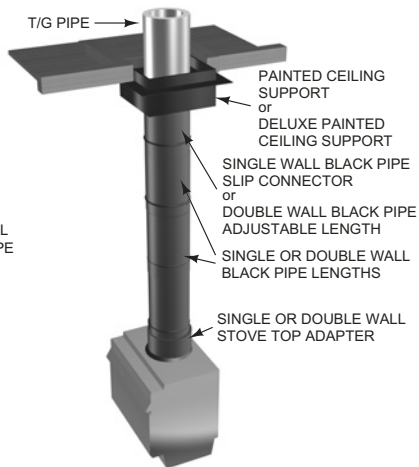

**Painted Flat-Matte Black Stovepipe
Single Wall and Double Wall**

- The perfect companion to Temp/Guard Chimney.
- Double Wall Warnock Hersey tested to UL 103 with 6" clearance to combustibles.
- Single Wall Stovepipe and the casing of Double Wall Stovepipe are made of heavy-duty 24-gauge steel.

**BLACK PIPE –
TELESCOPING PIPE SECTIONS**

BLACK PIPE – RIGID PIPE SECTIONS

BLACK PIPE INTERIOR WITH OFFSET

**BLACK PIPE INTERIOR
INTO MASONRY CHIMNEY**