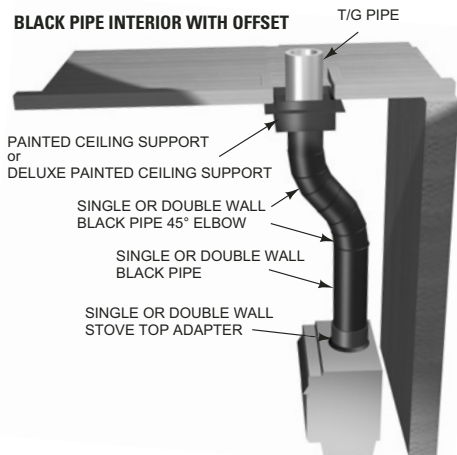

**Painted Flat-Matte Black Stovepipe
Single Wall and Double Wall**

- The perfect companion to Temp/Guard Chimney.
- Double Wall Warnock Hersey tested to UL 103 with 6" clearance to combustibles.
- Single Wall Stovepipe and the casing of Double Wall Stovepipe are made of heavy-duty 24-gauge steel.

**BLACK PIPE –
TELESCOPING PIPE SECTIONS**

BLACK PIPE – RIGID PIPE SECTIONS

BLACK PIPE INTERIOR WITH OFFSET

**BLACK PIPE INTERIOR
INTO MASONRY CHIMNEY**