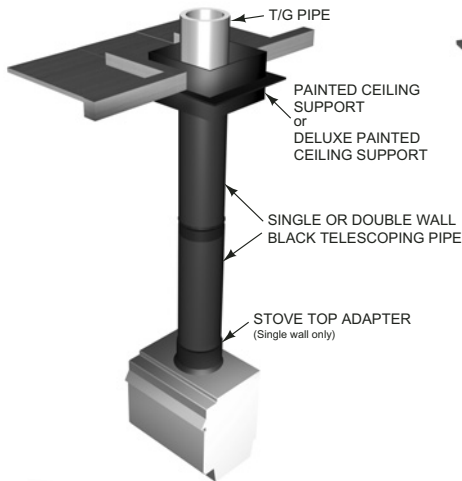

**Painted Flat-Matte Black Stovepipe
Single Wall and Double Wall**

- The perfect companion to Temp/Guard Chimney.
- Double Wall Warnock Hersey tested to UL 103 with 6" clearance to combustibles.
- Single Wall Stovepipe and the casing of Double Wall Stovepipe are made of heavy-duty 24-gauge steel.

**BLACK PIPE –
TELESCOPING PIPE SECTIONS**

BLACK PIPE – RIGID PIPE SECTIONS

BLACK PIPE INTERIOR WITH OFFSET

**BLACK PIPE INTERIOR
INTO MASONRY CHIMNEY**