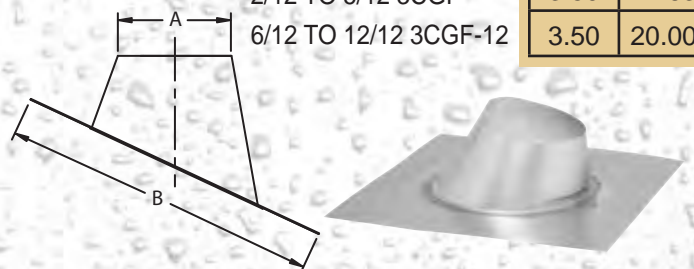

ROOF FLASHING ASSY

0/12 TO 1/12 3CGFT
2/12 TO 5/12 3CGF
6/12 TO 12/12 3CGF-12

A	B
3.50	14.63
3.50	14.63
3.50	20.00