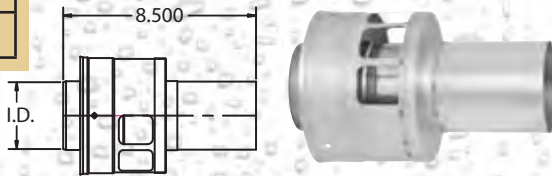

HORIZONTAL TERMINATION - 3CGRHT

I.D.
3.00