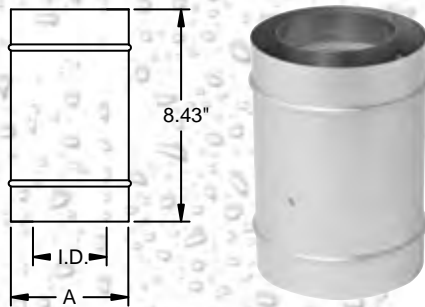

FEMALE TO FEMALE ADAPTER - 3CGDFA

I.D.	A
3.00	5.00