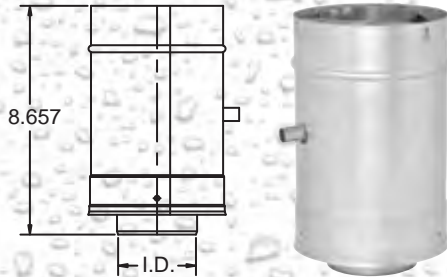

VERTICAL DRAIN SECTION - 3CGVDS

I.D.
3.00