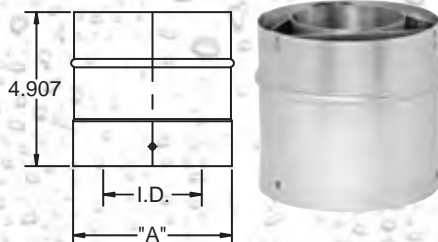

RINNAI VERTICAL ADAPTER - 3CGRIA

A	I.D.
5.06	3.00