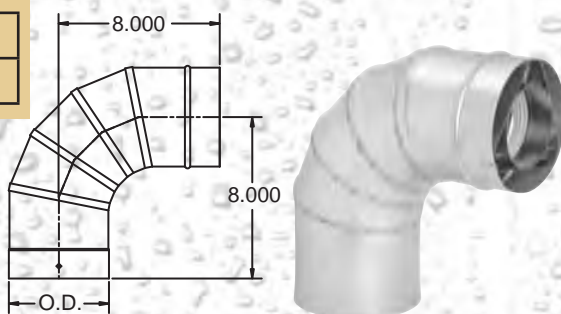

RINNAI HORIZONTAL ADAPTER - 3CGRHA

I.D.	O.D.
3.00	5.00

STANDARD VENT DISCHARGE KIT - 3CGRVDK

(Not shown)
Includes 3CGRHA & 3CGRHT*
*Vent pipe added as needed