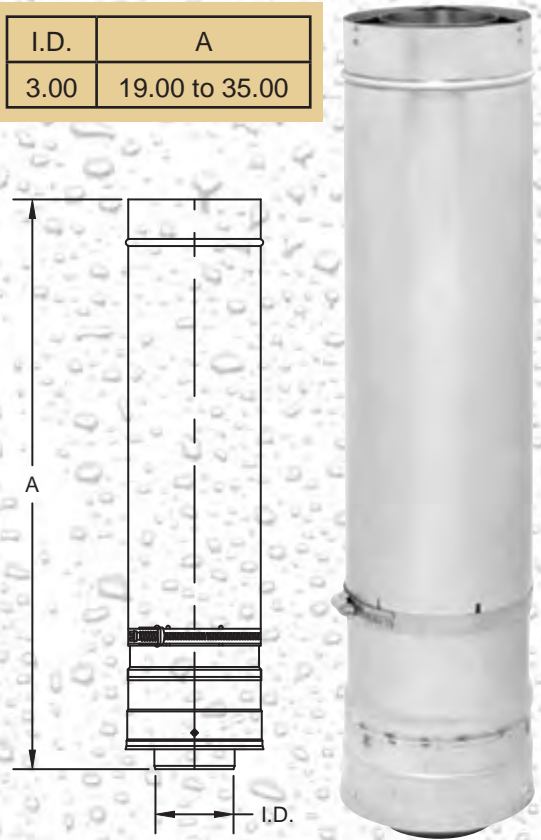

ADJUSTABLE VENT PIPE - 3CGAL

I.D.	A
3.00	19.00 to 35.00