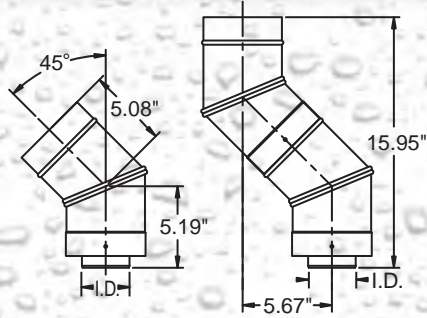

CORR/GUARD SPECIAL GAS VENT

45° ELBOW - 3CG45L

I.D.
3.00