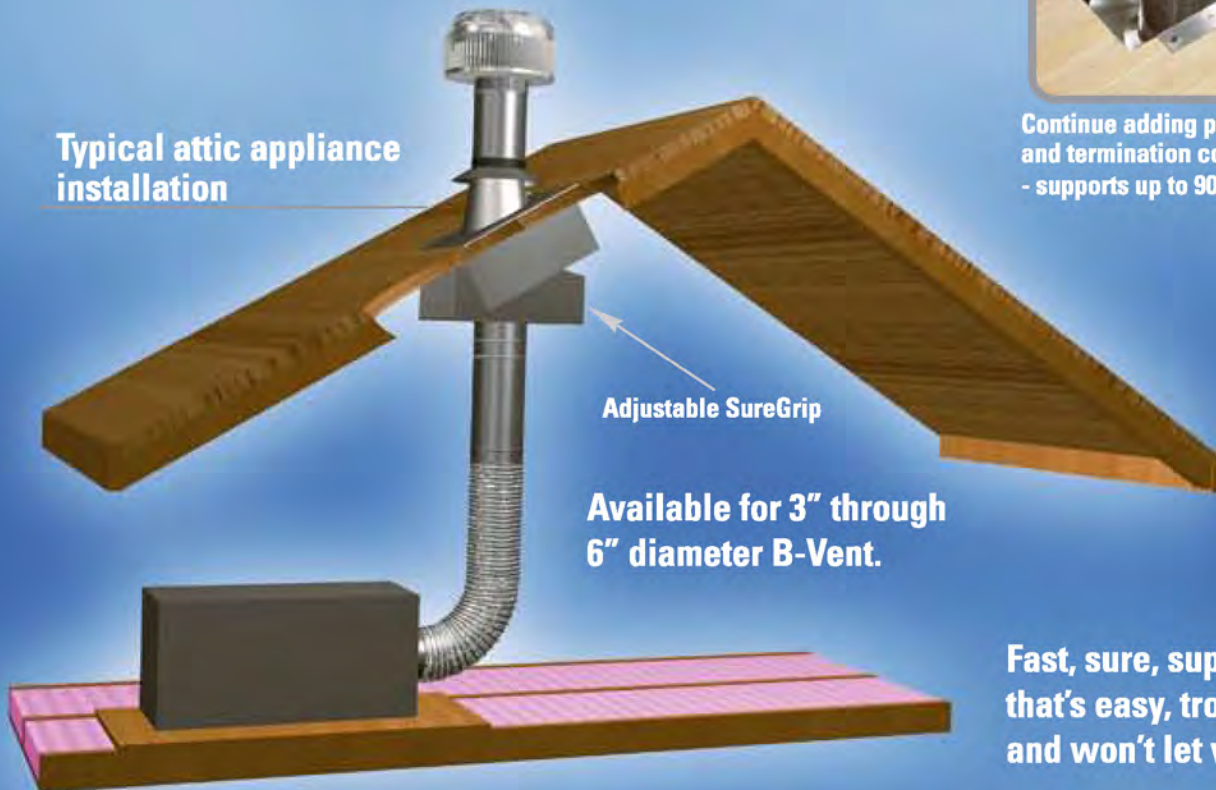

# SUREGRIP™ VENT SUPPORT PLATE

The fastest, easiest way to support B-Vent where it penetrates floors and ceilings...just a few minutes and you're finished!

Standard SureGrip

Cut the hole.

Mount SureGrip.

Push pipe through.

# **INTRODUCING NEW ADJUSTABLE SUREGRIP ...ADJUSTS TO ROOF PITCHES FROM FLAT TO 12/12.**

**Adjustable SureGrip**

**Holds pipe tight in position as it penetrates the roof... can't be accidentally pushed down from the roof!**

**Cut the hole.**

**Mount SureGrip.**

**Push pipe through.**

**Continue adding pipe sections and termination components.  
- supports up to 90 lbs.**

**Typical attic appliance installation**

**Adjustable SureGrip**