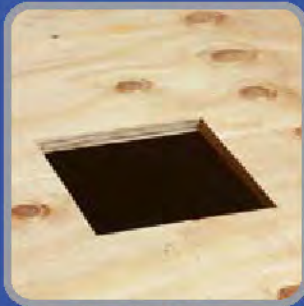

# **“THE SUREGRIP™ VENT SUPPORT PLATE CAN SOLVE YOUR VENT SUPPORT PROBLEMS...”**

- Roofers pushing the vent down causing you to have to come back to reset the vent.
- Inspectors saying you haven't provided adequate support.
- Working around roof trusses to support the vent.
- Cutting and fabrication vent supports in the field.
- Getting stuck in the attic making a roof support when it's over 100° up there.
- Your boss wondering why you can't get off the job faster.

# SUREGRIP™ VENT SUPPORT PLATE

The fastest, easiest way to support B-Vent where it penetrates floors and ceilings...just a few minutes and you're finished!

Standard SureGrip

Cut the hole.

Mount SureGrip.

Push pipe through.

# **INTRODUCING NEW ADJUSTABLE SUREGRIP ...ADJUSTS TO ROOF PITCHES FROM FLAT TO 12/12.**

**Adjustable SureGrip**

**Holds pipe tight in position as it penetrates the roof... can't be accidentally pushed down from the roof!**