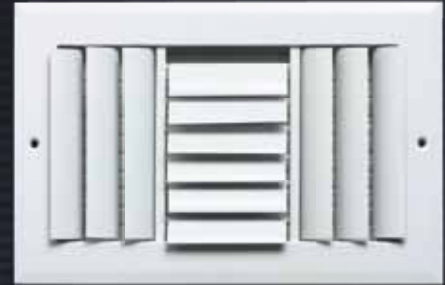

MFACRA

Aluminum Curved Adjustable Sidewall/Ceiling

3-Way
White

Part Number	Size
MFACRA66W3	6" x 6"
MFACRA84W3	8" x 4"
MFACRA88W3	8" x 8"
MFACRA104W3	10" x 4"
MFACRA106W3	10" x 6"
MFACRA1010W3	10" x 10"
MFACRA126W3	12" x 6"
MFACRA128W3	12" x 8"
MFACRA1212W3	12" x 12"
MFACRA146W3	14" x 6"
MFACRA148W3	14" x 8"
MFACRA1414W3	14" x 14"

MFACRA

Aluminum Curved Adjustable Sidewall/Ceiling

1-Way
White

Part Number	Size
MFACRA66W1	6" x 6"
MFACRA84W1	8" x 4"
MFACRA86W1	8" x 6"
MFACRA88W1	8" x 8"
MFACRA104W1	10" x 4"
MFACRA106W1	10" x 6"
MFACRA108W1	10" x 6"
MFACRA1010W1	10" x 10"
MFACRA124W1	12" x 4"
MFACRA126W1	12" x 6"
MFACRA128W1	12" x 8"
MFACRA144W1	14" x 4"
MFACRA146W1	14" x 6"
MFACRA148W1	14" x 8"