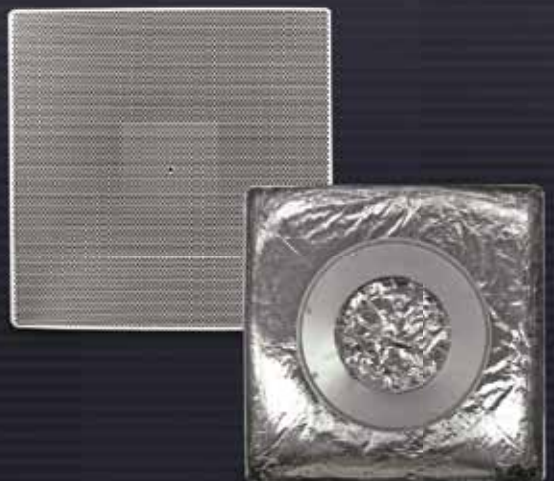

Renovator Diffuser

Lanced Filter Grille

Butterfly

Perforated

MFVSCA

Steel Vertical Single Deflection
Supply/Multi-Shutter

White

Part Number	Size
MFVSCA84W	8" x 4"
MFVSCA86W	8" x 6"
MFVSCA106W	10" x 6"
MFVSCA1010W	10" x 10"
MFVSCA146W	14" x 6"
MFVSCA1410W	14" x 10"
MFVSCA1414W	14" x 14"
MFVSCA1616W	16" x 16"
MFVSCA186W	18" x 6"
MFVSCA246W	24" x 6"
MFVSCA248W	24" x 8"