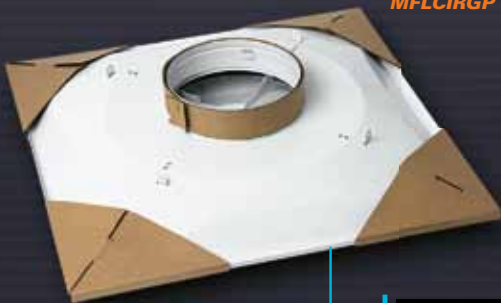

Diffusers are **individually packaged** with additional corner pad and collar protection.