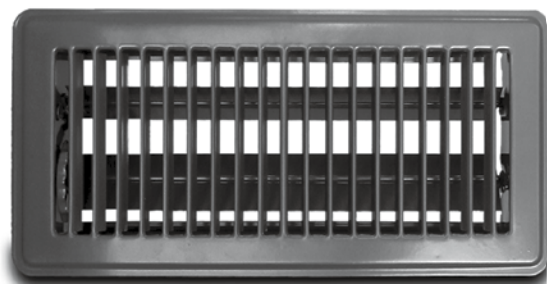

MFT

Touch Up Paint

Part Number	Size
White	
MFTW	4.5 oz.
Brown	
MFTB	4.5 oz.

Grilles & Registers

The Metal-Fab Contractor Series offers the same fast shipping and 100% order fill you expect, plus...

No Sharp Surface Edges • Smooth Operation • Good Quality • Hand Inspected
E-Static Paint Finish • E-Mail Order Acknowledgment • Intelligent Skid Documentation