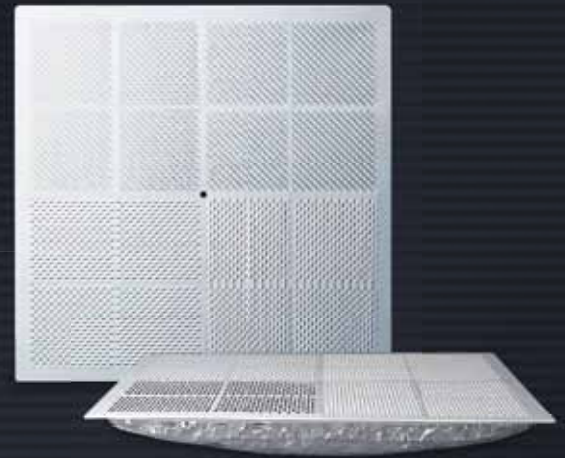

2' x 2' Diffusers

MFLC

Light Commercial 2x2 Diffuser

Part Number	Size
Insulated Renovator Diffuser	
MFLCISDP4	24" x 24"
Return Filter Grille	
MFLCRFG	20" x 20"
Insulated Lanced Filter Grille	
MFLCRFGI LRFG4	24" x 24"
Collar Ring	
MFLCCR6	6"
MFLCCR8	8"
MFLCCR10	10"
MFLCCR12	12"
MFLCCR14	14"
Butterfly Damper	
MFLCBD6	6"
MFLCBD8	8"
MFLCBD10	10"
MFLCBD12	12"
MFLCBD14	14"
Insulated 2 Cone Fixed Diffuser	
MFLCI2CX	
Insulated Supply Diffuser Perforated	
MFLCISDP	
Insulated Return Grille Perforated	
MFLCIRGP	

Renovator Diffuser